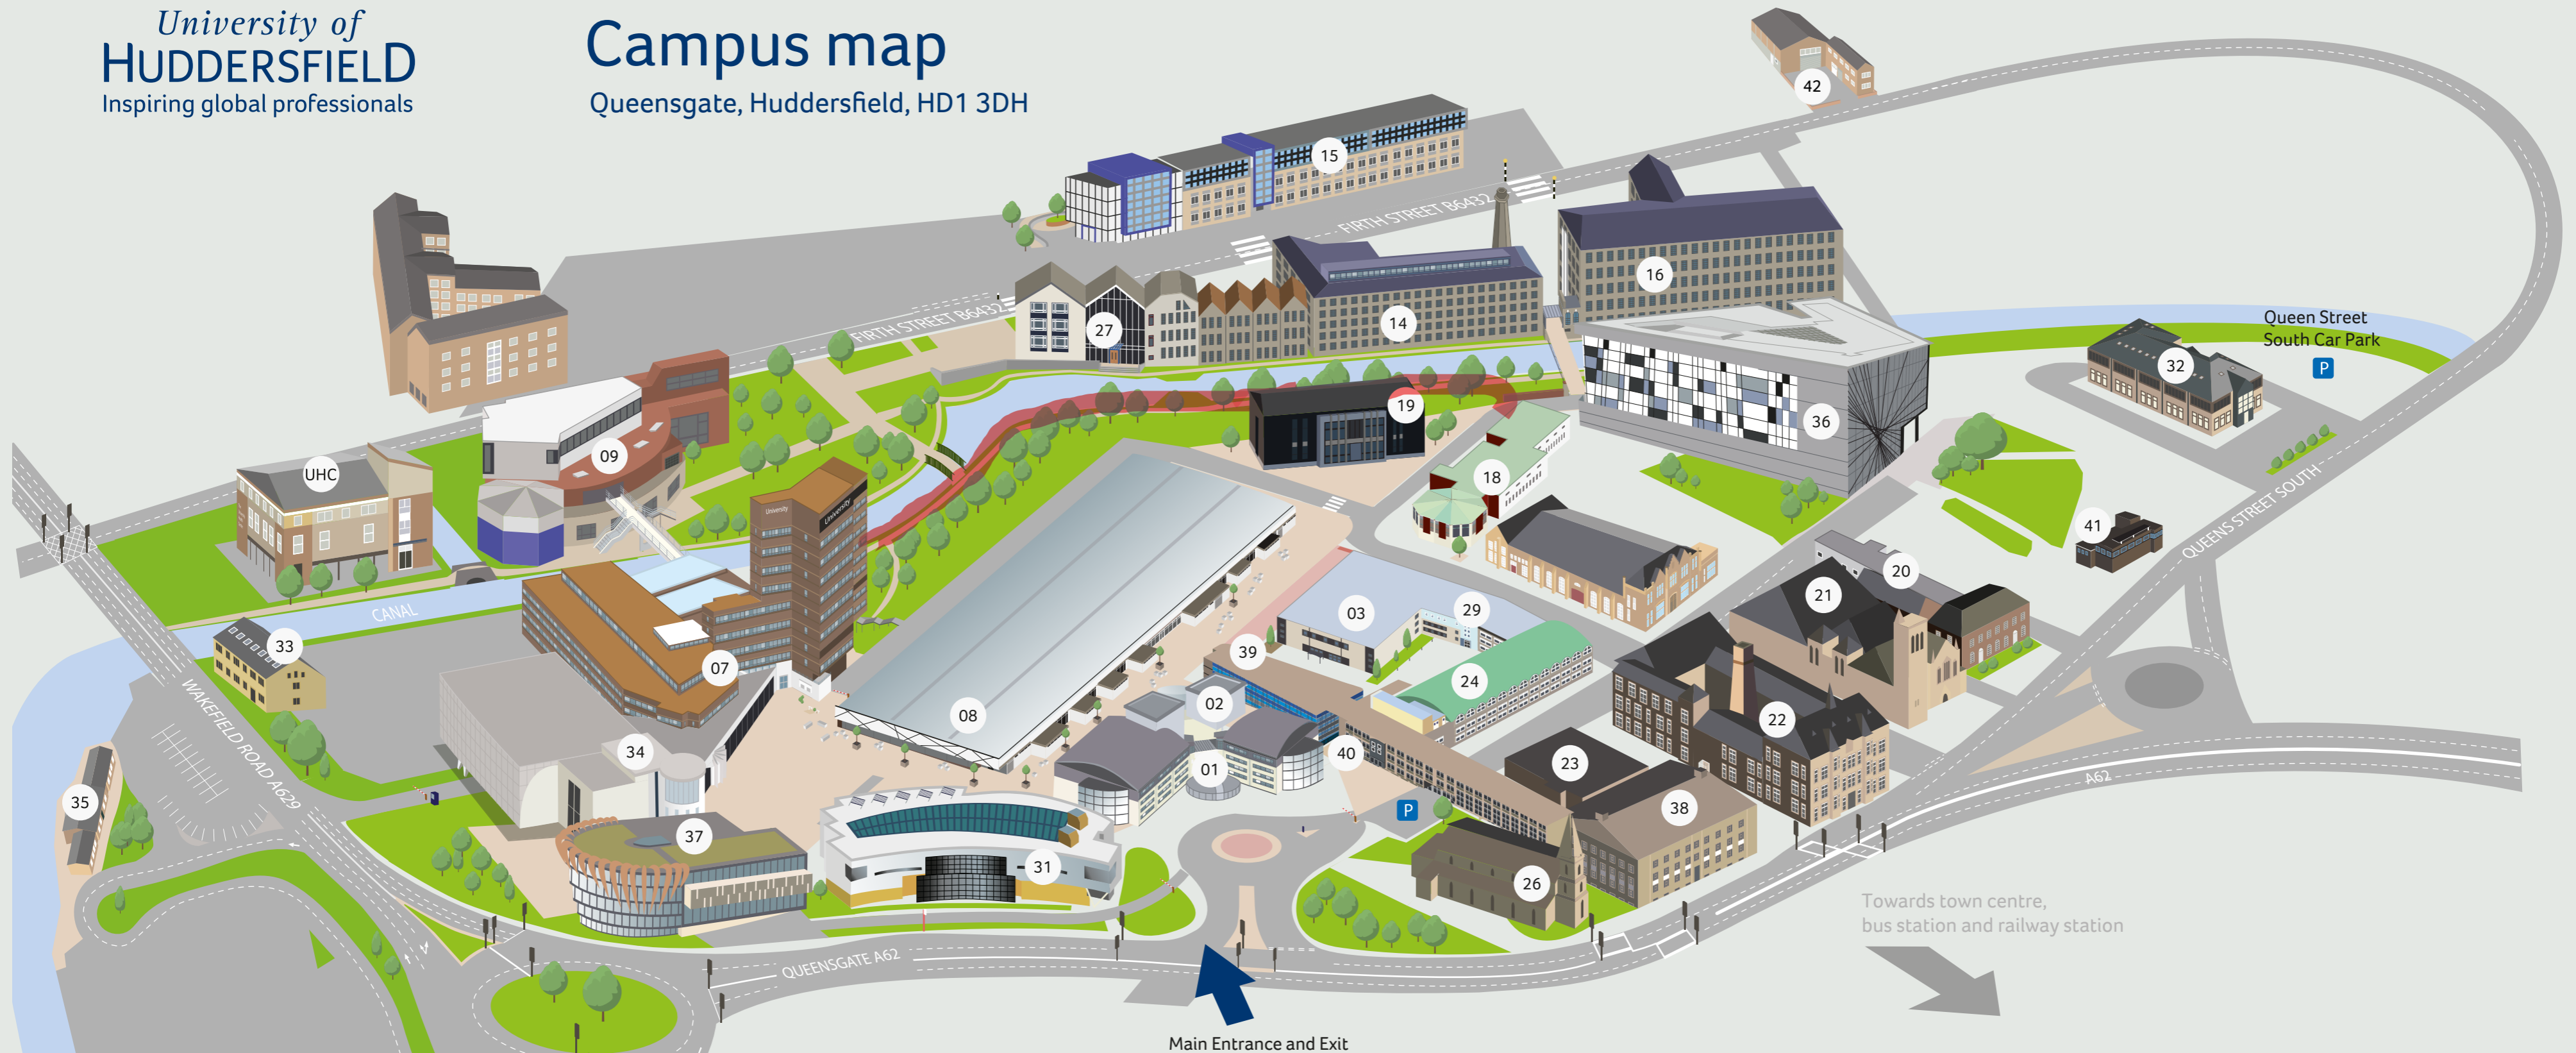

Campus map

Queensgate, Huddersfield, HD1 3DH

Buildings

3M Buckley Innovation Centre (BIC)	15	Joseph Priestley East Building (JPE)	39	Schwann Building (SB)	07
Atkinson Holt (AH)	35	Joseph Priestley South Building (JPS)	24	Sir John Ramsden Court (JR)	33
Barbara Hepworth Building (BH)	36	Joseph Priestley West Building (JPW)	38	Sir Patrick Stewart Building (PS)	21
Brontë Lecture Theatres (BL)	03	Laura Annie Willson Building (LW)	08	Sovereign Design House (SDH)	41
Charles Sikes Building (CS)	09	Library	07	Spärck Jones Building (SJ)	16
Cockcroft Building (CO)	23	Lockside Building (LS)	27	Stewart Film Studios (SFS)	42
Diamond Jubilee Lecture Theatre (CS1/01)	09	Media, Journalism and Film Building (JM)	29	Student Central (SC)	34
Edith Key Building (EK)	18	Oastler Building (OA)	37	St. Paul's Hall (PLG)	26
Harold Wilson Building (HW)	02	Percy Shaw House (SH)	32	The Sir George Buckley Lecture Theatre (RH)	18
Haslett Building (HA)	14	Queen St. Building (QSB)	20	University Health Centre	UHC
Heritage Quay	07	Ramsden Building (R)	22	University Reception	01
Holocaust Centre North	07	Researcher Hub (RH)	18	University Valli Opticians	40
Jo Cox More In Common Centre (JC)	19	Richard Steinitz Building (RS)	31		

Please note

An accessible route map for navigating around the campus, as well as details on getting to the University are both available on our website at: www.hud.ac.uk/about/maps

Car parking for visitors is only available by prior arrangement