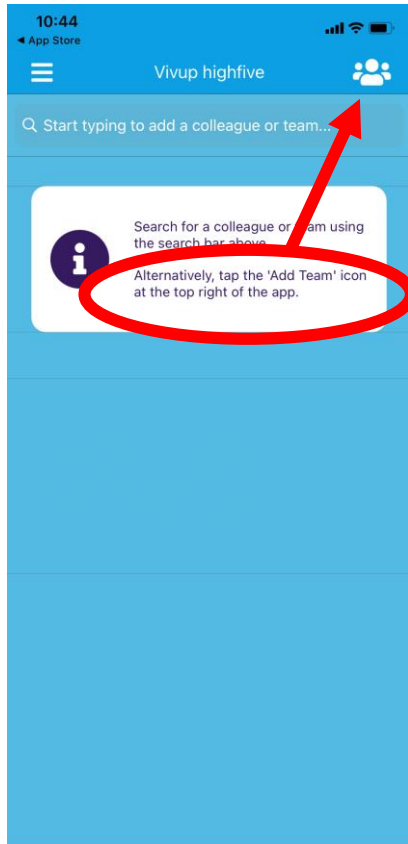

1

Tap the send a highfive icon when viewing highfives

Tap the team's icon

2

Tap the + icon

3

Name your team
(As many teams as you wish)

4