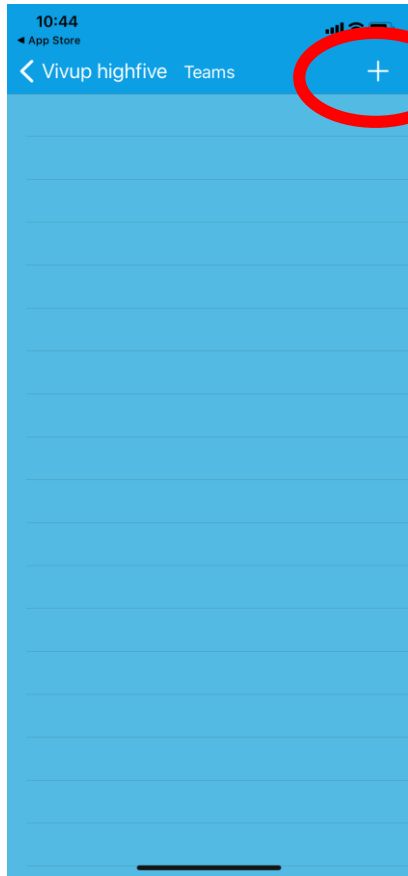

1

Tap the send a highfive icon when viewing highfives

Tap the team's icon

2

Tap the + icon

3

Name your team
(As many teams as you wish)

4