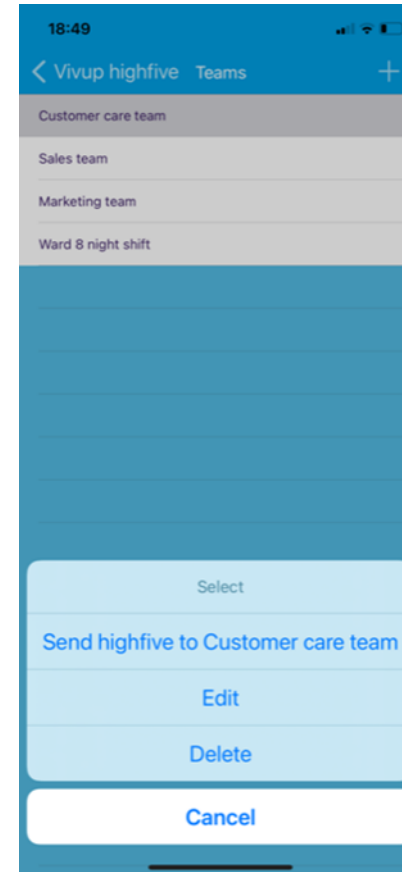

In App Teams feature

The Teams feature enables one highfive message to go to multiple recipients

Your team members can be edited at any point and any time

Your teams are personal to you

In App optional Teams feature – Set up teams personal to you

1

Tap the send a highfive icon when viewing highfives

Tap the team's icon

2

Tap the + icon

3

Name your team
(As many teams as you wish)

4