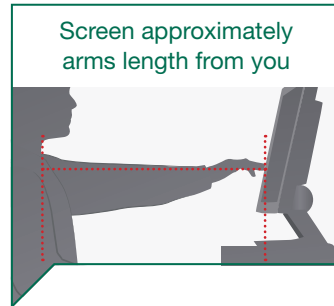

# DSE Helpful Hints

For your perfect workstation setup

Always remember to move throughout your working day to promote good health.

[www.posturite.co.uk](http://www.posturite.co.uk)