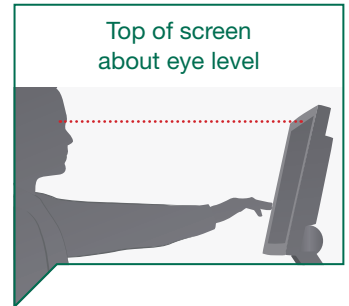

# DSE Helpful Hints

For your perfect workstation setup

Always remember to move throughout your working day to promote good health.

[www.posturite.co.uk](http://www.posturite.co.uk)