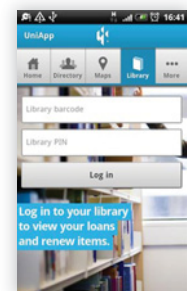

# UniApp

Poster Promenade

Get access to University of Huddersfield services and resources in the palm of your hand.

- Detailed map with a list of all campus buildings and photos of them
- 'Locate me' functionality using your phone's GPS so you never get lost
- Opening hours of various locations across all three campuses
- Term, holiday and exam dates
- Handy telephone numbers and emergency numbers with direct dial links
- The University's live contacts directory
- See which books you have borrowed and renew them with one touch
- Live updates about which computers are available in the Library and Computing Centre (Hudds)