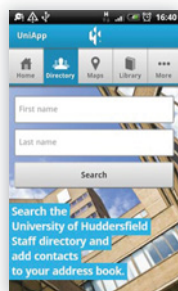

# UniApp

Poster Promenade

Get access to University of Huddersfield services and resources in the palm of your hand.

- Detailed map with a list of all campus buildings and photos of them
- 'Locate me' functionality using your phone's GPS so you never get lost
- Opening hours of various locations across all three campuses
- Term, holiday and exam dates
- Handy telephone numbers and emergency numbers with direct dial links
- The University's live contacts directory
- See which books you have borrowed and renew them with one touch
- Live updates about which computers are available in the Library and Computing Centre (Hudds)