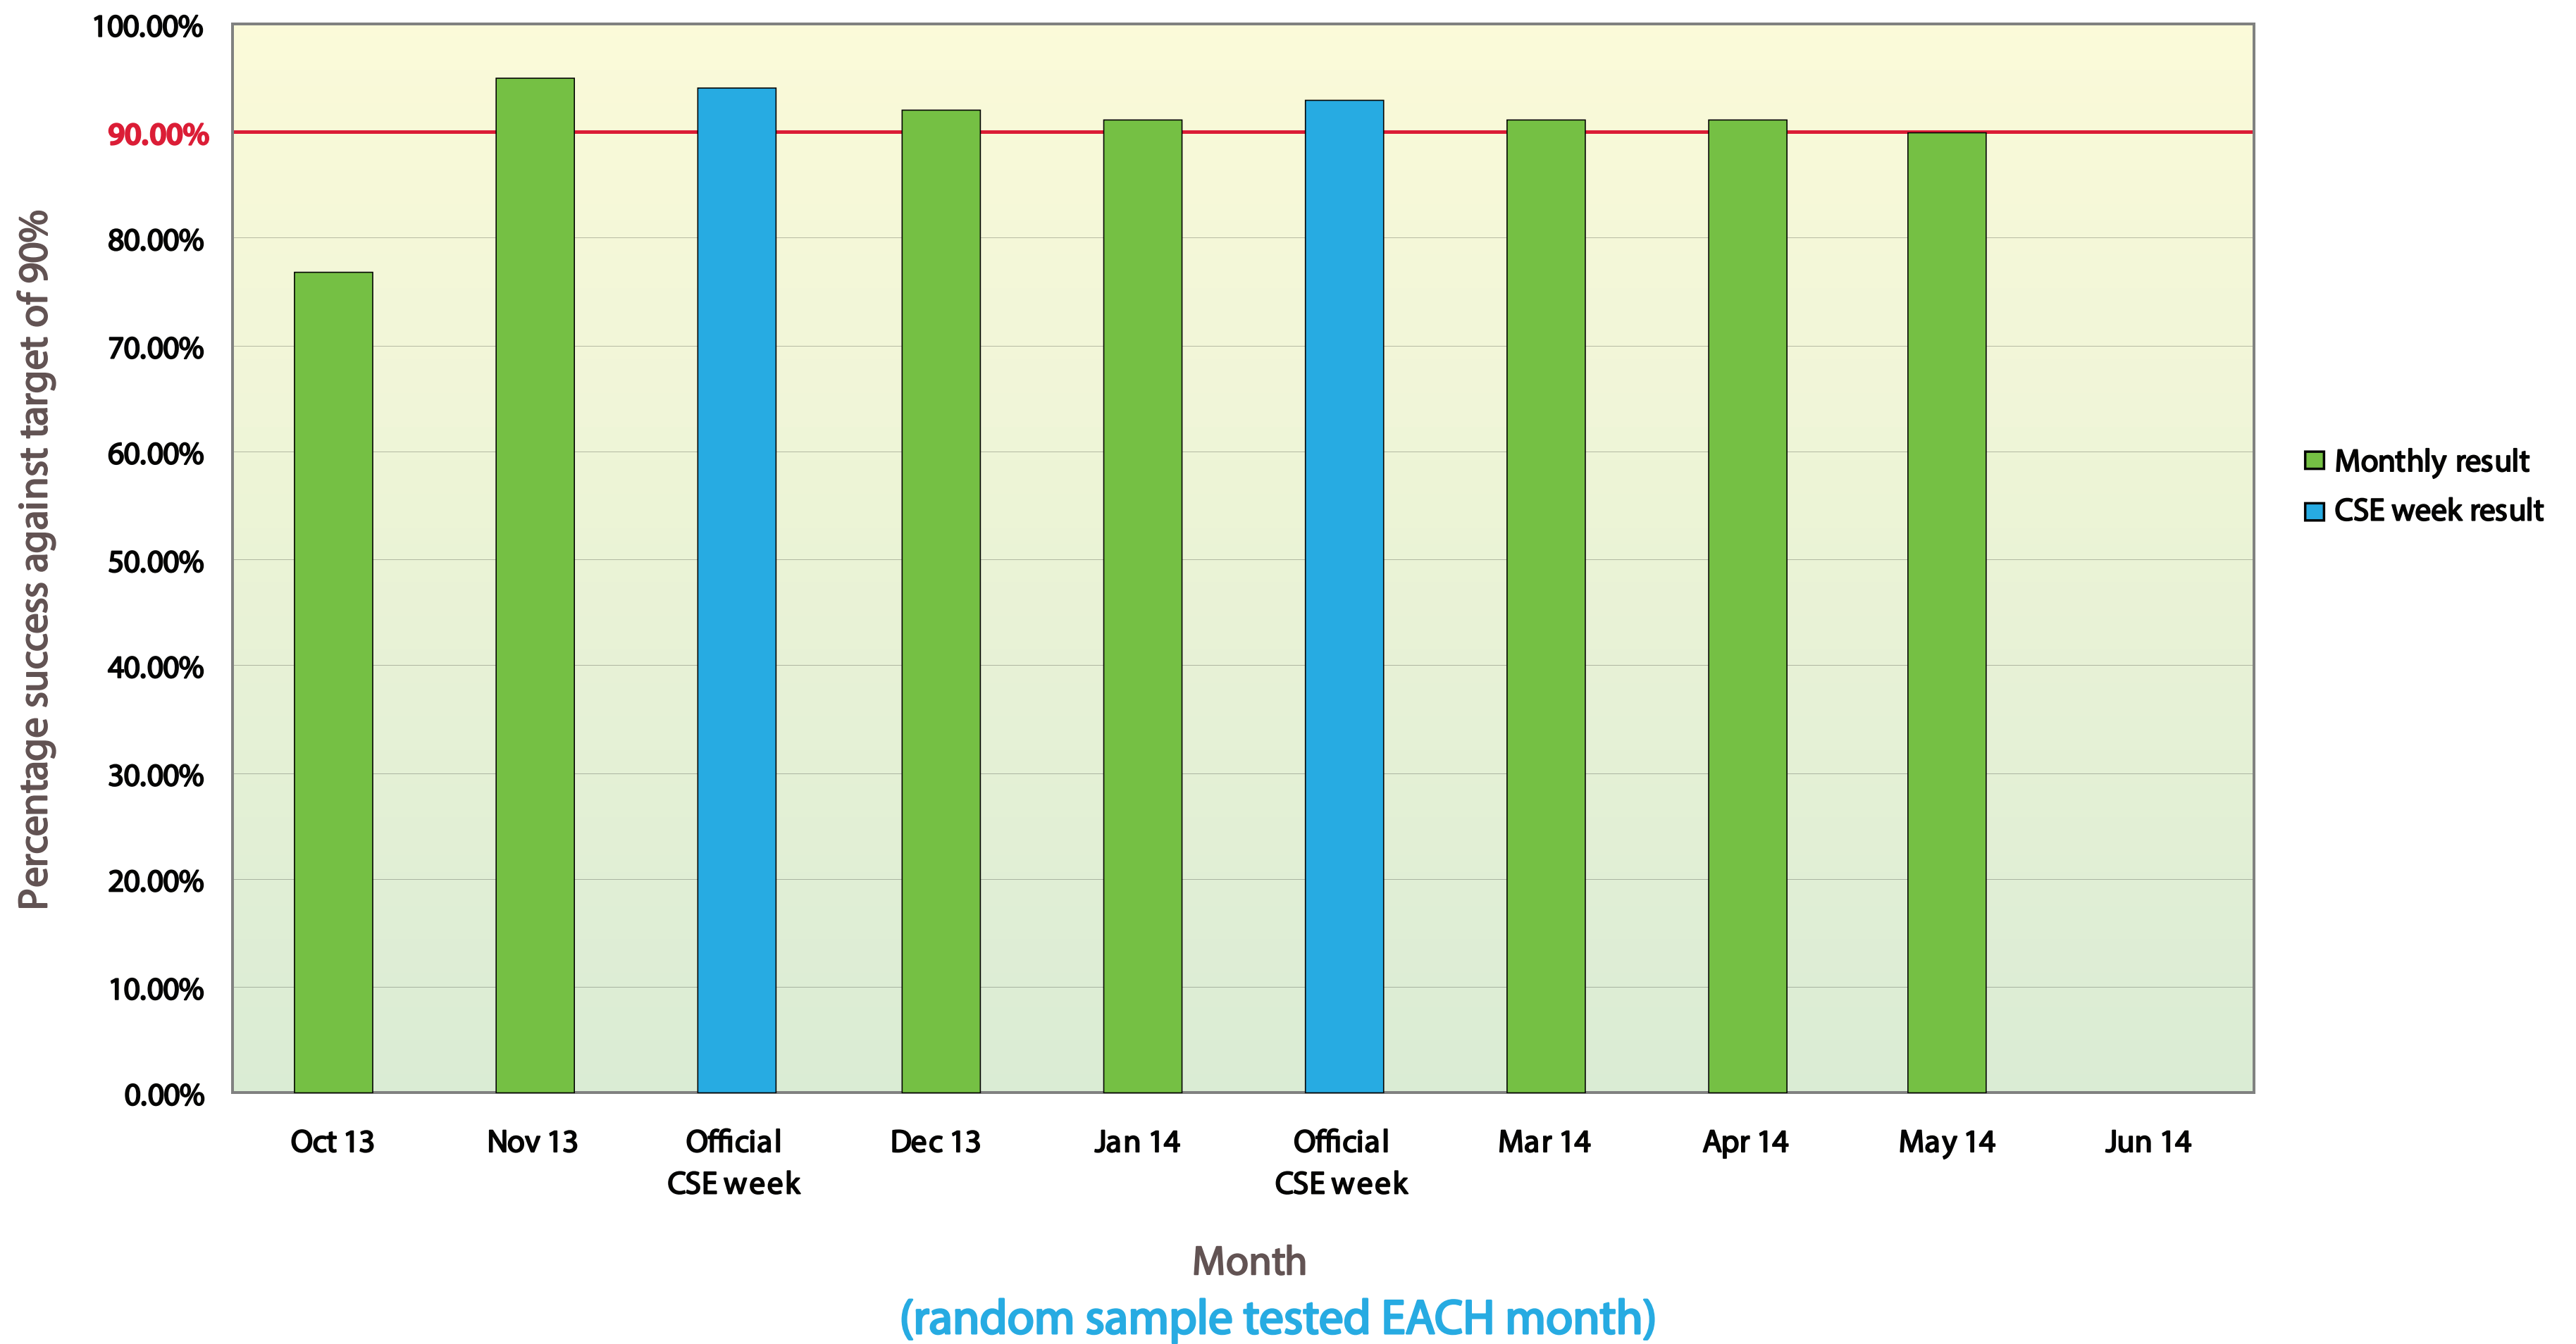

It's a fact...

% of returned books back on shelves within 24 hours

Enhancing the employability of our students