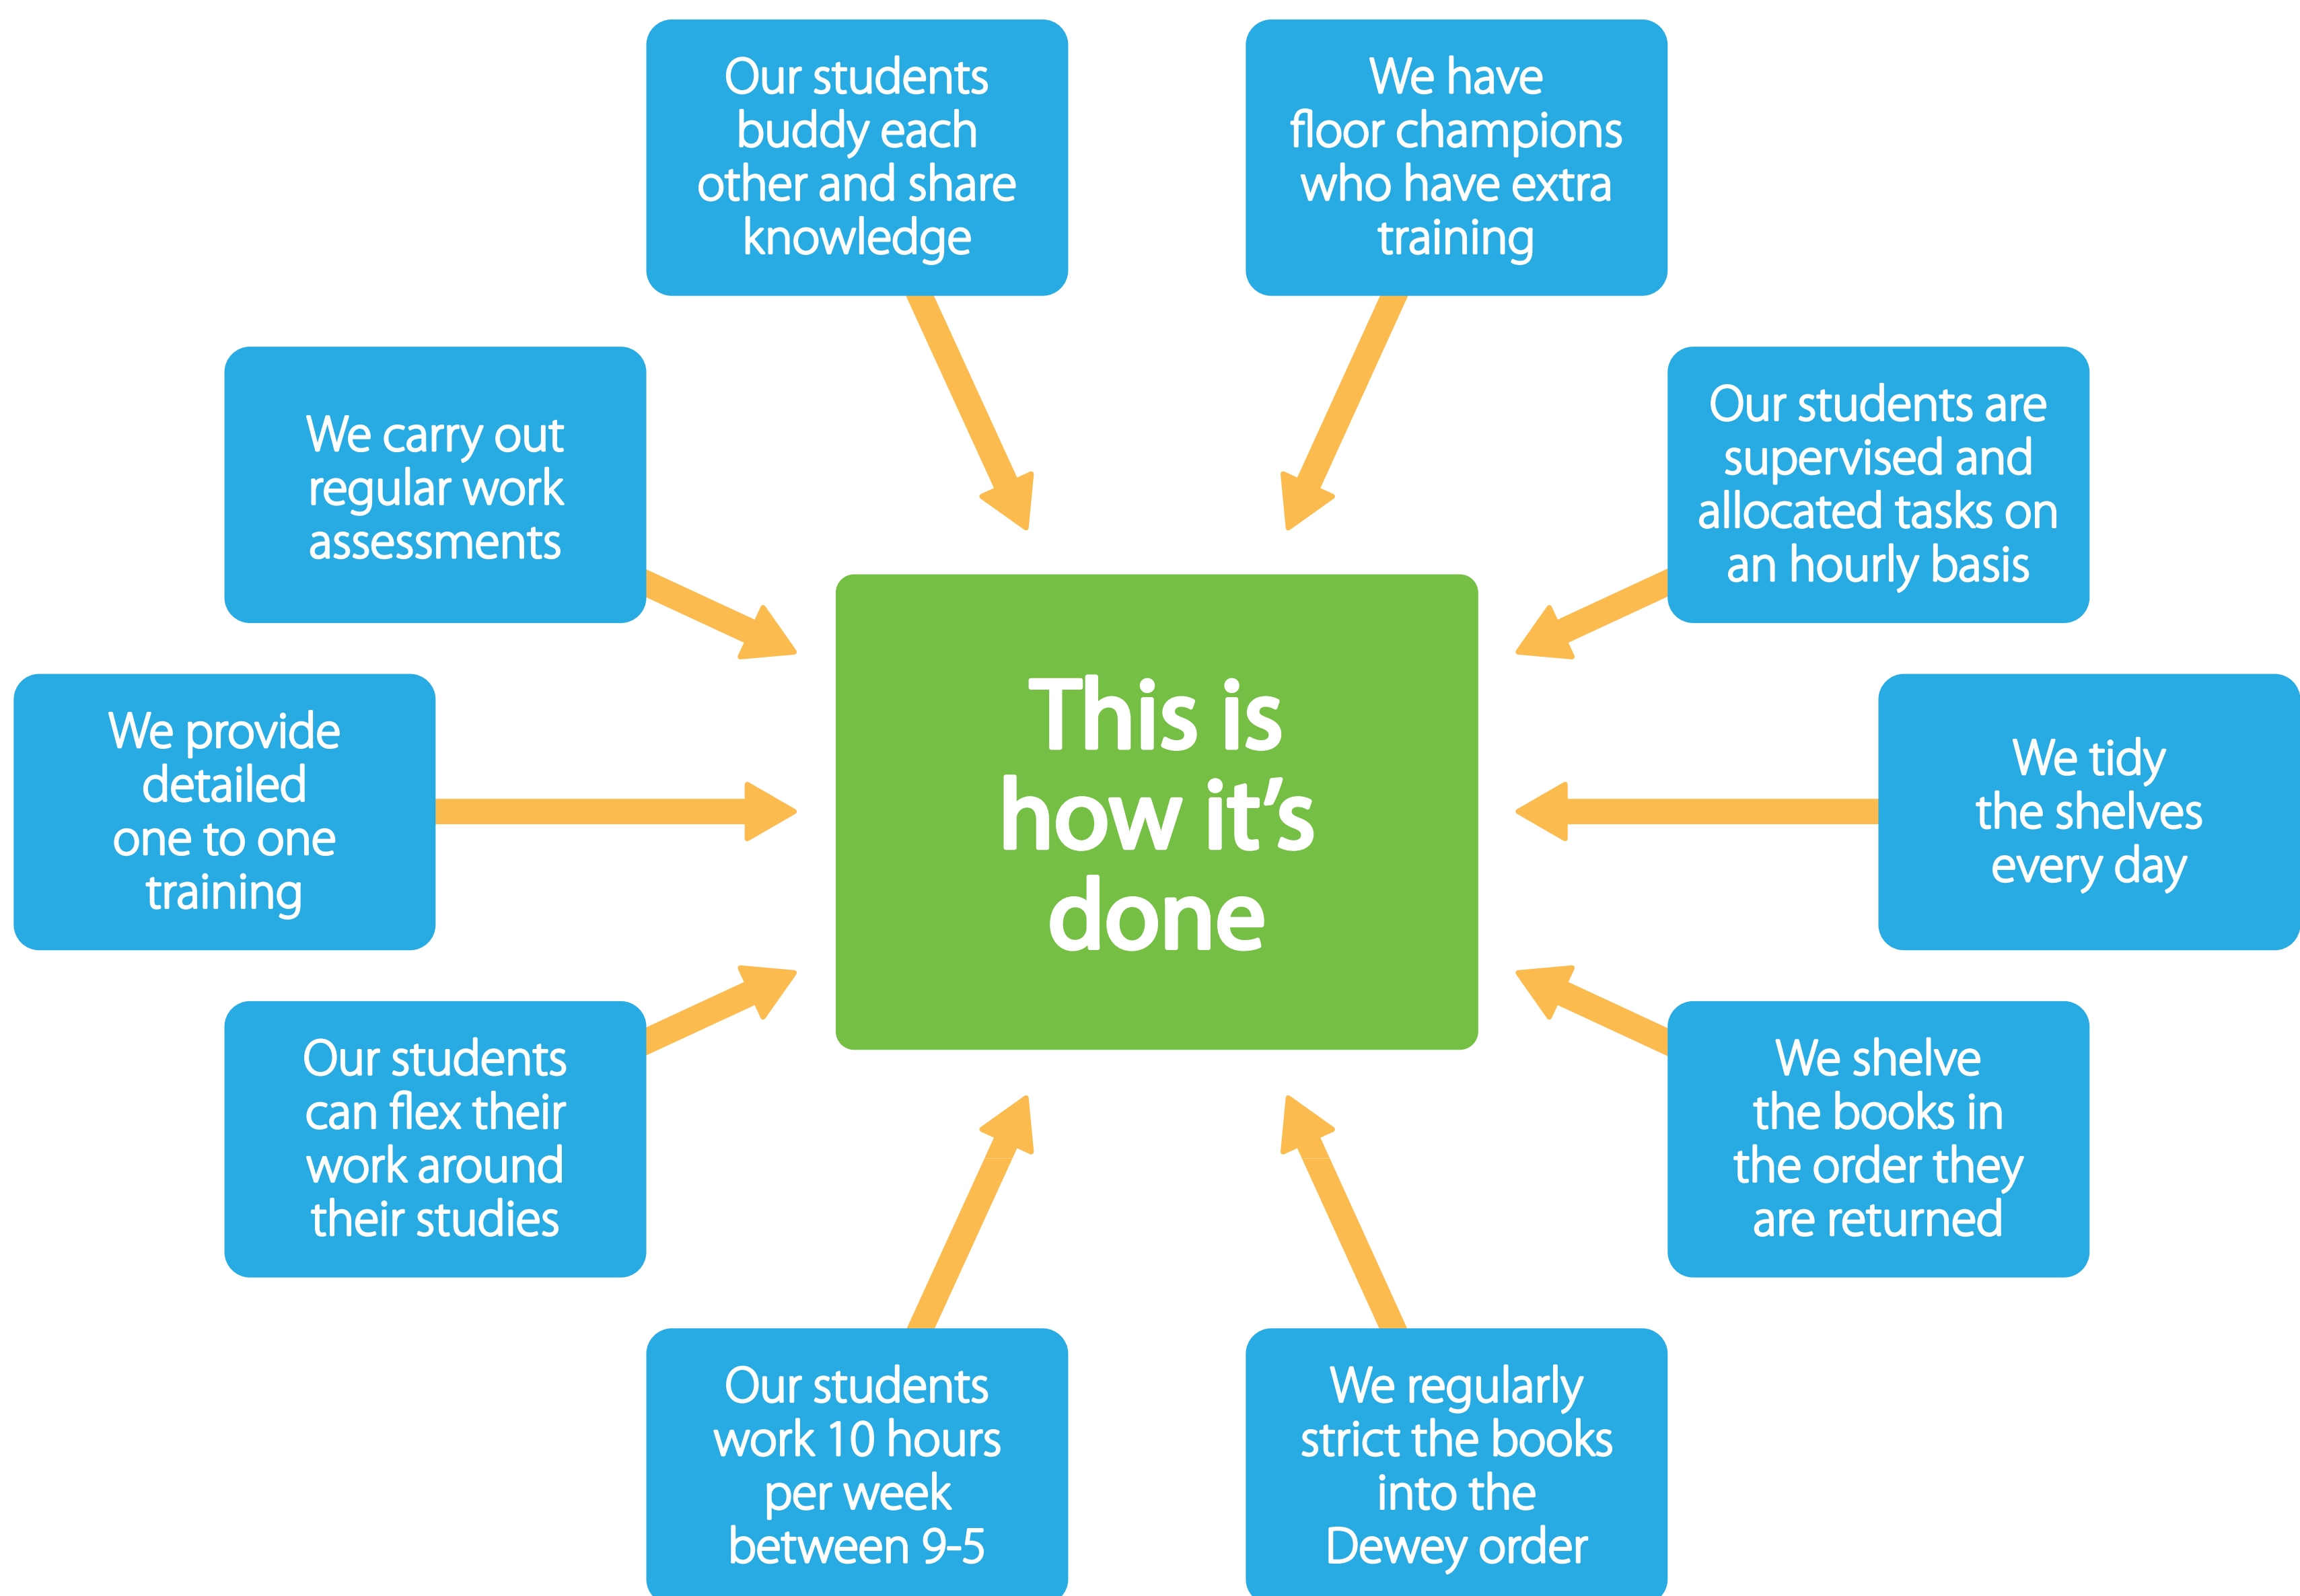

It's a fact...

% of returned books back on shelves within 24 hours

Enhancing the employability of our students